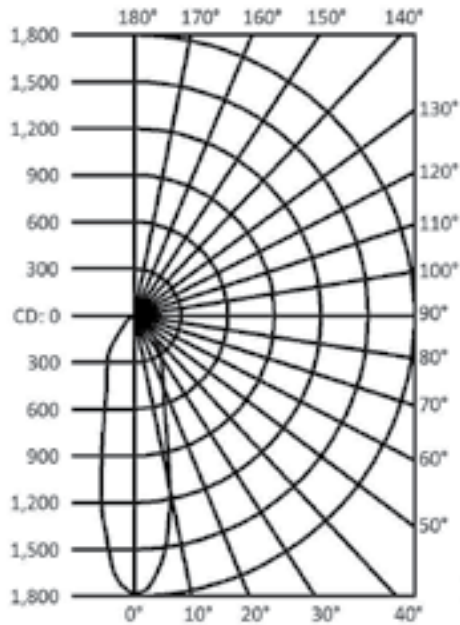

Polar Candela Distribution

For more information, please contact:

+1 (727) 827-2805

sales@lumastream.com

LumaStream, Inc. reserves the right to make changes without further notice to any products herein to improve reliability, function, or design. LumaStream does not assume any liability arising out of the application or use of any product described herein; neither does it convey any license under its patent rights, nor the rights of others.

LS0182 / 401 Downlight

Rev: 3/21/2018