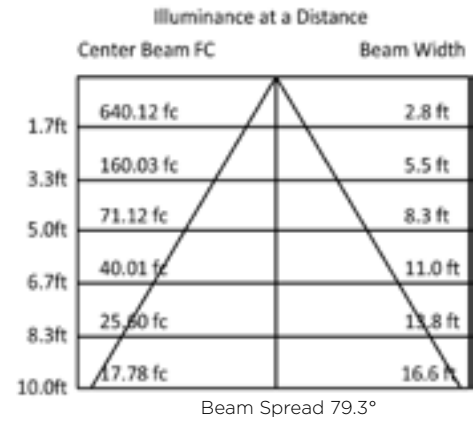

Illuminance at a Distance