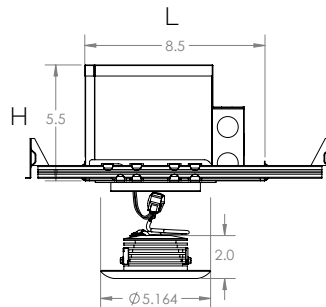

New construction