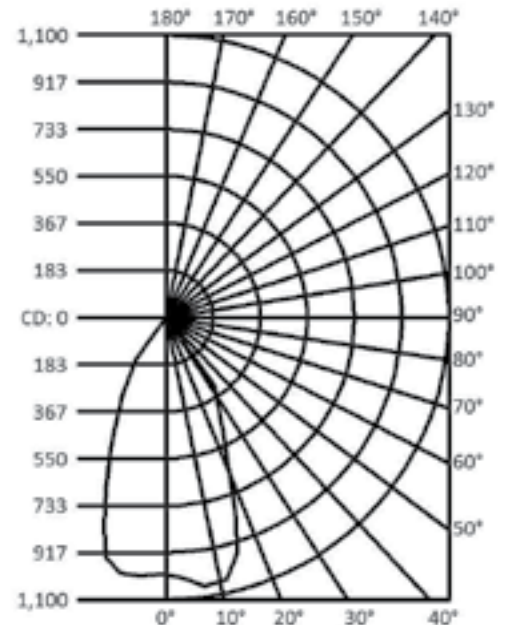

Polar Candela Distribution

For more information, please contact:

+1 (727) 827-2805

sales@lumastream.com

LumaStream, Inc. reserves the right to make changes without further notice to any products herein to improve reliability, function, or design. LumaStream does not assume any liability arising out of the application or use of any product described herein; neither does it convey any license under its patent rights, nor the rights of others.

LS0182 / 401 Downlight

Rev: 3/21/2018