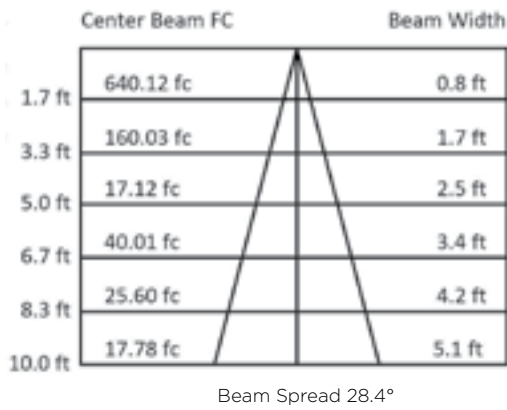

Illuminance at a Distance