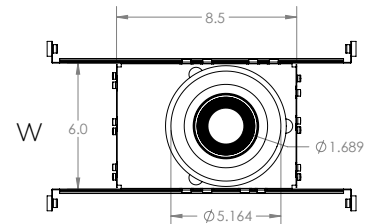

New construction