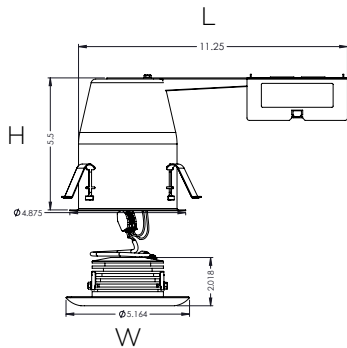

401 Downlight Specifications

Light Output

Drive Current	CCT**	Lumens	Voltage	Watts	Lumens/Watt	CRI
700 mA	3000K	555	11.2	7.8	71	80+
1000 mA	3000K	742	11.4	11.4	65	80+

**For 3500K: multiply lumens by 1.26; 4000K: multiply lumens by 1.33.

Construction & Materials

Dimensions (H x L x W)	New Construction: 5.50"H x 8.50"L x 6.00"W Remodel: 5.50"H x 11.375"L x 5.25"W Ceiling Cut Out: 4.25"D
Weight	0.80 lbs
Material	Milled Aluminum
Optics	Polycarbonate
Lenses	Clear or Soft Diffuse Acrylic
Operating Temperature	-4°F to 104°F / -20°C to 40°C
Mounting Options	Positioned between conventional joists spaced at 12", 16" or 24" O.C.

Certifications & Qualifications

TUV Certified to UL 1598	Yes
IC Rated	Yes
Suitable for Damp Locations	Yes
RoHS Compliant	Yes
LM79 Tested	Yes

Mechanical Specifications

Remodel