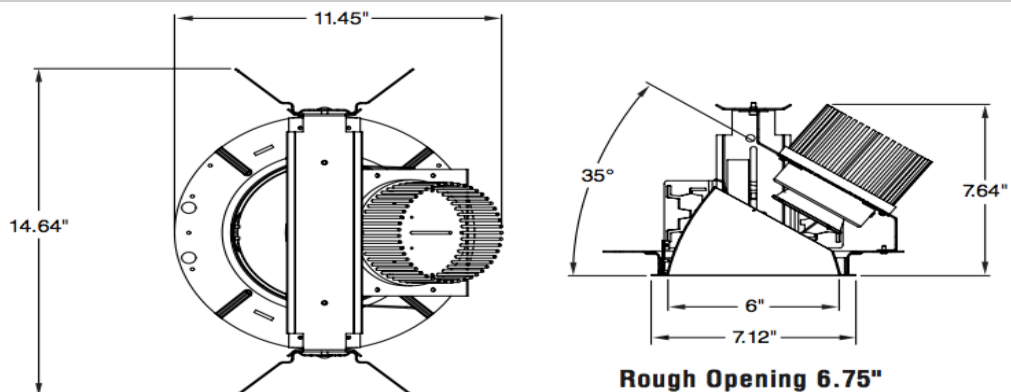

692 Downlight Specifications

Light Output

Drive Current	Beam Dist	Lumens	Lumens Per Watt	Watts	CRI
350 mA	N	1898	139	12.4	80+
350 mA	M	1850	136	12.4	80+
350 mA	W	1894	139	12.4	80+
350 mA	XW	1790	131	12.4	80+
450 mA	N	2350	134	17.5	80+
450 mA	M	2300	131	17.5	80+
450 mA	W	2339	134	17.5	80+
450 mA	XW	2141	122	17.5	80+
500 mA	N	2611	134	19.5	80+
500 mA	M	2555	131	19.5	80+
500 mA	W	2599	133	19.5	80+
500 mA	XW	2378	122	19.5	80+
700 mA	N	3632	135	26.9	80+
700 mA	M	3517	130	26.9	80+
700 mA	W	3631	134	26.9	80+
700 mA	XW	3493	129	26.9	80+

Luminaire Distribution

Drive Current	Control Input	Channels	Zones	Max Fixtures
350 mA	Analog 0-10V	12	4	12
500 mA	Analog 0-10V	9	3	9
700 mA	Analog 0-10V	6	2	6
350 mA	DMX	12	N/A	12
450 mA	DMX	12	N/A	12
500 mA	DMX	9	N/A	9
700 mA (70-08-0700-XXX)	DMX	8	N/A	8
700 mA (70-06-0700-XXX)	DMX	6	N/A	6

Certifications & Qualifications

ETL Certified to UL 1598	Yes
Suitable for Damp Locations	Yes

Mechanical Specifications

For more information, please contact:

+1 (727) 827-2805

sales@lumastream.com

LumaStream, Inc. reserves the right to make changes without further notice to any products herein to improve reliability, function, or design. LumaStream does not assume any liability arising out of the application or use of any product described herein; neither does it convey any license under its patent rights, nor the rights of others.

Intertek

Rev: 4/28/2017