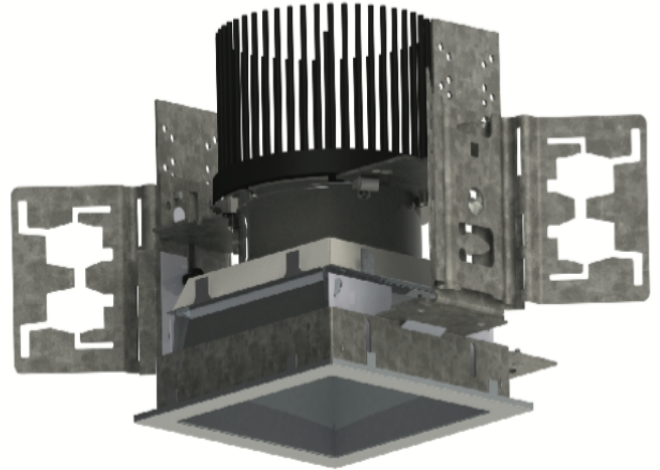

493 Downlight

4" Fixed Square

Commercial series, square downlight with multiple lens options.

Schedule ID	
Part Number	
Notes	

Product Description

This smooth dimming, flicker-free fixture features multiple lens options and a variety of beam angles for flexible lighting design. This Class 2 solution contains no electronics in the fixture. The dimming control, power conversion and constant current drivers for multiple fixtures are housed in a remote DC, intelligent power supply, which can be located up to 150' away from the fixtures.

Suitable for damp locations.

Ideal applications: house of worship, hospitality, retail, commercial, architectural lighting.

Performance Summary

Light Output	1790 - 3632 lumens
CCT	2700K, 3000K, 3500K, 4000K
CRI	80+
Compatible Power Supplies	70-12-0350-XXX
	70-12-0450-XXX
	70-09-0500-XXX
	70-08-0700-XXX
70-06-0700-XXX	
Forward Voltage	36 Vf max
Lifetime	50,000+ hours
Warranty	5-year limited warranty
Dimming	Dimmable to 0.2%

*Please consult with your LumaStream account manager for pricing and lead times.

Ordering Information Example: 493-N27-OW

493	-		-	
Base	Beam	CCT	Lens	Trim
493	N Narrow (40°)	27 2700K	O Open	C Polished W White
	M Medium (52°)	30 3000K	C Clear Polycarbonate	
	W Wide (67°)	35 3500K	G Clear Glass	
	XW Extra Wide (77°)	40 4000K	F Frosted Glass	
			A Frosted Acrylic	
			P Prismatic Glass	
			S Solite Micro-Prismatic	
			T Tempered Glass	