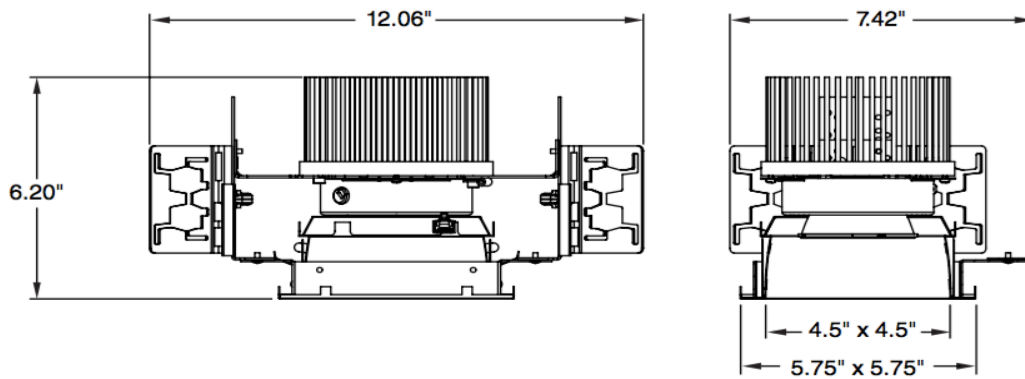

493 Downlight Specifications

Light Output

Drive Current	Beam Dist	Lumens	Lumens Per Watt	Watts	CRI
350 mA	N	1898	139	12.4	80+
350 mA	M	1850	136	12.4	80+
350 mA	W	1894	139	12.4	80+
350 mA	XW	1790	131	12.4	80+
450 mA	N	2350	134	17.5	80+
450 mA	M	2300	131	17.5	80+
450 mA	W	2339	134	17.5	80+
450 mA	XW	2141	122	17.5	80+
500 mA	N	2611	134	19.5	80+
500 mA	M	2555	131	19.5	80+
500 mA	W	2599	133	19.5	80+
500 mA	XW	2378	122	19.5	80+
700 mA	N	3632	135	26.9	80+
700 mA	M	3517	130	26.9	80+
700 mA	W	3631	134	26.9	80+
700 mA	XW	3493	129	26.9	80+

Luminaire Distribution

Drive Current	Control Input	Channels	Zones	Max Fixtures
350 mA	Analog 0-10V	12	4	12
500 mA	Analog 0-10V	9	3	9
700 mA	Analog 0-10V	6	2	6
350 mA	DMX	12	N/A	12
450 mA	DMX	12	N/A	12
500 mA	DMX	9	N/A	9
700 mA (70-08-0700-XXX)	DMX	8	N/A	8
700 mA (70-06-0700-XXX)	DMX	6	N/A	6

Certifications & Qualifications

ETL Certified to UL 1598	Yes
Suitable for Damp Locations	Yes

Mechanical Specifications

For more information, please contact:

+1 (727) 827-2805

sales@lumastream.com

LumaStream, Inc. reserves the right to make changes without further notice to any products herein to improve reliability, function, or design. LumaStream does not assume any liability arising out of the application or use of any product described herein; neither does it convey any license under its patent rights, nor the rights of others.

Rough Opening 5.13" x 5.13"

Intertek

Rev: 5/04/2017