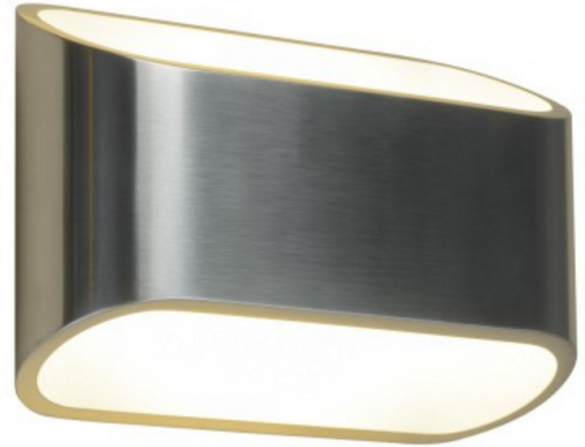

# 701 Sconce

## Decorative

Indirect wall sconce with open appearance.

Schedule ID	
Part Number	
Notes	

### Product Description

This fully dimmable low-voltage LED fixture wall sconce creates an architectural feel. This Class 2 solution contains no electronics in the fixture. The dimming control, power conversion and constant current drivers for multiple fixtures are housed in a remote DC, Class 2 intelligent power supply, which can be located up to 150' away from the fixtures.