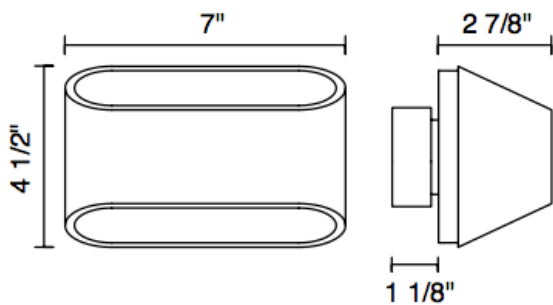

701 Sconce Specifications

Light Output

Drive Current	CCT	Lumens	Voltage	Watts	Lumens/Watt	CRI
500 mA	3000K	375	9	4.5	83	90+
700 mA	3000K	500	9	6.3	79	90+

Construction & Materials

Weight	4.68 lbs
Material	Die Cast Aluminum
Optics	Acrylic / Glass
Operating Temperature	-4°F to 113°F / -20°C to 45°C
Mounting Options	Universal Plate

Certifications & Qualifications

ETL Certified to UL 1598	Yes
Suitable for Damp Locations	Yes
RoHS Compliant	Yes

Mechanical Specifications

Color Options

BG- Black Gold

For more information, please contact:

+1 (727) 827-2805

sales@lumastream.com

LumaStream, Inc. reserves the right to make changes without further notice to any products herein to improve reliability, function, or design. LumaStream does not assume any liability arising out of the application or use of any product described herein; neither does it convey any license under its patent rights, nor the rights of others.

LS0234 / 701 Sconce

Rev: 5/23/2017