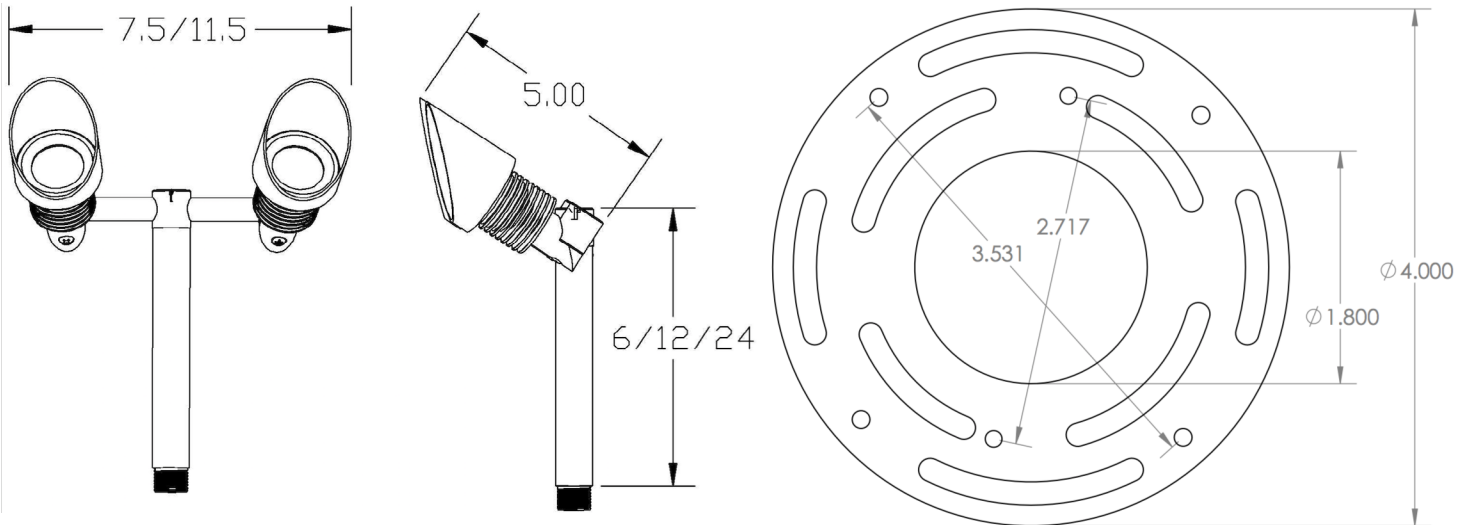

RXDS Accent Specifications

Light Output

LED Array	Drive Current	CCT**	Lumens	Voltage	Watts	Lumens/Watt	CRI
R3	500 mA	3000K	612	9	4.5	95	80+
R3	700 mA	3000K	784	9	6.3	88	80+
R4	500 mA	3000K	824	12	6	97	80+
R4	700 mA	3000K	1056	12	8.4	89	80+

** For 2700K: multiply lumens by 0.93; 3500K: multiply lumens by 1.28; 4000K: multiply lumens by 1.41.

Construction & Materials

Weight	0.83 lbs
Material	Milled Aluminum
Optics	Polycarbonate / Plastic
Lenses	Acrylic
Operating Temperature	-4°F to 113°F / -20°C to 45°C
Mounting Options	5" Canopy Standard Hole pattern fits standard octagon box with universal adapter

Certifications & Qualifications

TUV Certified to UL 1598	Yes
Suitable for Damp Locations	Yes
RoHS Compliant	Yes
LM79 Tested	Yes

Mechanical Specifications

Universal Adapter

For more information, please contact:
+1 (727) 827-2805
sales@lumastream.com

LumaStream, Inc. reserves the right to make changes without further notice to any products herein to improve reliability, function, or design. LumaStream does not assume any liability arising out of the application or use of any product described herein; neither does it convey any license under its patent rights, nor the rights of others.

LS0174 / RXDS Accent

Rev: 7/11/2017