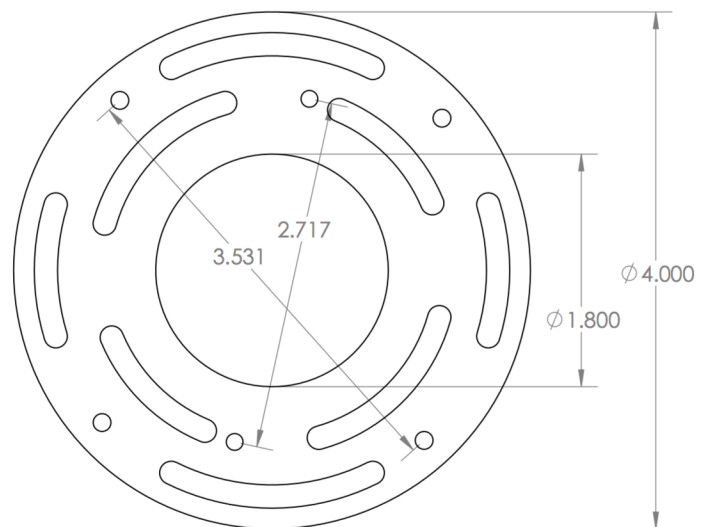

Universal Adapter

For more information, please contact:

+1 (727) 827-2805

sales@lumastream.com

LumaStream, Inc. reserves the right to make changes without further notice to any products herein to improve reliability, function, or design. LumaStream does not assume any liability arising out of the application or use of any product described herein; neither does it convey any license under its patent rights, nor the rights of others.

LS0176 / RXSA Accent

Rev: 07/05/2017