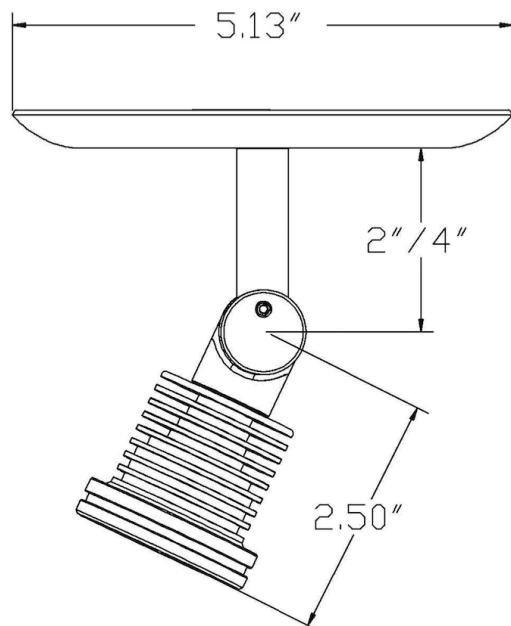

RXSA Accent Specifications

Light Output

LED Array	Drive Current	CCT**	Lumens	Voltage	Watts	Lumens/Watt	CRI
R3	500 mA	3000K	306	9	4.5	95	80+
R3	700 mA	3000K	392	9	6.3	88	80+
R4	500 mA	3000K	412	12	6	97	80+
R4	700 mA	3000K	528	12	8.4	89	80+

** For 2700K: multiply lumens by 0.93; 3500K: multiply lumens by 1.28; 4000K: multiply lumens by 1.41.

Construction & Materials

Weight	0.34 lbs
Material	Milled Aluminum
Optics	Polycarbonate, Plastic
Lenses	Acrylic
Operating Temperature	-4°F to 113°F / -20°C to 45°C
Mounting Options	5" Canopy Standard, Rail Optional

Certifications & Qualifications

TUV Certified to UL 1598	Yes
Suitable for Damp Locations	Yes
RoHS Compliant	Yes
LM79 Tested	Yes

Mechanical Specifications