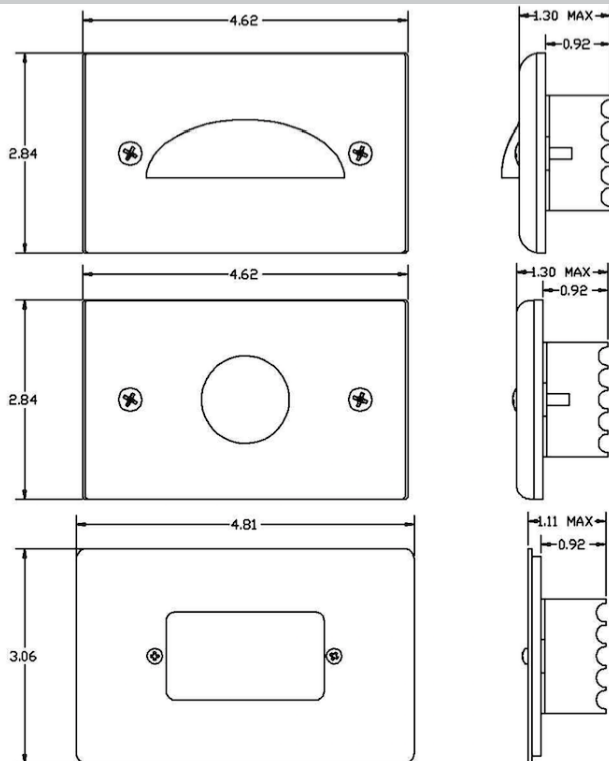

SXAR Accent Specifications

Light Output

Base	Drive Current	CCT	Lumens	Voltage	Watts	Lumens/Watt	CRI
S1AR	500 mA	3000K	102	3	1.5	68	80+
S1AR	700 mA	3000K	131	3	2.1	62.4	80+
S2AR	500 mA	3000K	204	6	3.0	68	80+
S2AR	700 mA	3000K	262	6	4.2	62.4	80+
S3AR	500 mA	3000K	306	9	4.5	68	80+
S3AR	700 mA	3000K	392	9	6.3	62.4	80+

Construction & Materials

Weight	0.44 lbs
Material	Anodized Aluminum
Optics	Polycarbonate
Lenses	Acrylic
Operating Temperature	-4°F to 113°F / -20°C to 45°C
Mounting Options	Single Gang Electrical Box (not included)

Certifications & Qualifications

TUV Certified to UL 1598	Yes
Suitable for Damp Locations	Yes
RoHS Compliant	Yes

Mechanical Specifications

For more information, please contact:

+1 (727) 827-2805

sales@lumastream.com

LumaStream, Inc. reserves the right to make changes without further notice to any products herein to improve reliability, function, or design. LumaStream does not assume any liability arising out of the application or use of any product described herein; neither does it convey any license under its patent rights, nor the rights of others.

LS0173 / SXAR Accent

Rev: 07/12/2017