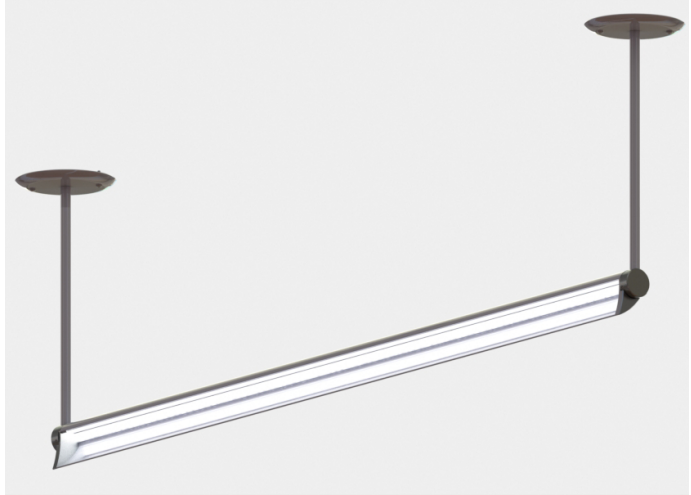

# 240 Pendant

## Linear Wall Wash

24 or 48 inch linear wall wash pendant.

|             |  |
|-------------|--|
| Schedule ID |  |
| Part Number |  |
| Notes       |  |

### Product Description

This fully dimmable low-voltage LED fixture features a linear design in either 24 inch or 48 inch lengths. The Class 2 solution contains no electronics in the fixture. The dimming control, power conversion and constant current drivers for multiple fixtures are housed in a remote DC, Class 2 intelligent power supply, which can be located up to 150' away from the fixtures.

# 240 Pendant Specifications