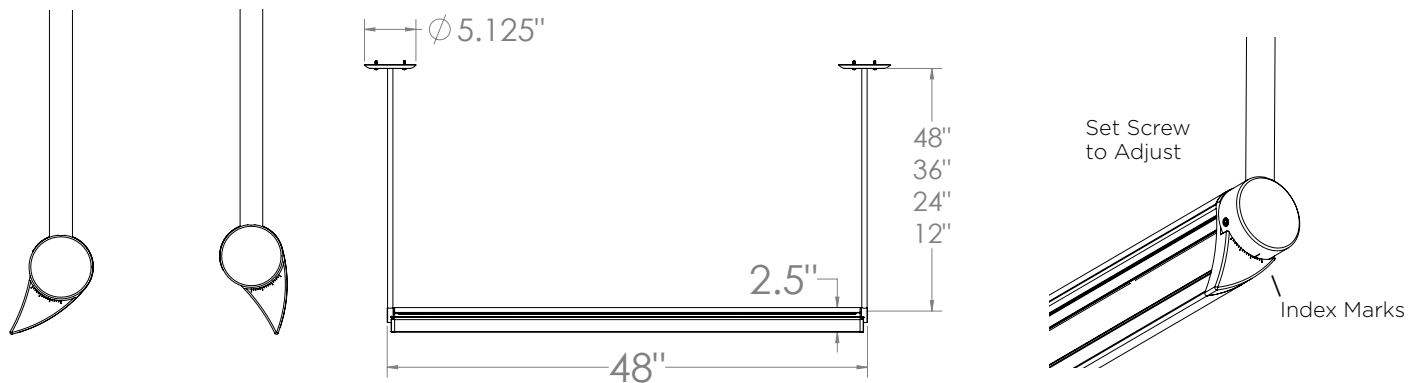

240 Pendant Specifications

Light Output

24" at 4000K					48" at 4000K			
	Lumens	Watts	Volts			Lumens	Watts	Volts
350 mA	414	3.2	9	TRINITY	350 mA	828	6.4	18
500 mA	569	4.6	9		500 mA	1138	9.1	18
700 mA	777	6.4	9		700 mA	1554	12.7	18
1000 mA	1092	9.1	9		1000 mA	2184	18.2	18
1400 mA	1478	12.7	9		1400 mA	2956	25.5	18
				EON				
2100 mA	2159	19.1	9		2100 mA	4319	38.2	18

Construction & Materials

Dimensions (H x W x D)	1.47" x 2.95" x 24"; 1.47" x 2.95" x 48"
Weight	1.5 lbs to 3 lbs
Housing, Finish	Powder Coated Aluminum
Optics	Wall Wash Asymmetric
Lenses	Polycarbonate, Clear and Soft Diffuse, Baffle Lens
Operating Temperature	-4°F to 113°F / -20°C to 45°C
Mounting Options	12", 24", 36", 39" or 48" Downrods on 5" Canopy (standard), 2" Canopy (optional)

Certifications & Qualifications

TUV Certified to UL 1598	Yes
Suitable for Damp Locations	Yes
RoHS Compliant	Yes

Mechanical Specifications

For more information, please contact:

+1 (727) 827-2805

sales@lumastream.com

LumaStream, Inc. reserves the right to make changes without further notice to any products herein to improve reliability, function, or design. LumaStream does not assume any liability arising out of the application or use of any product described herein; neither does it convey any license under its patent rights, nor the rights of others.

LS0217 / 240 Pendant

Rev: 8/24/2017