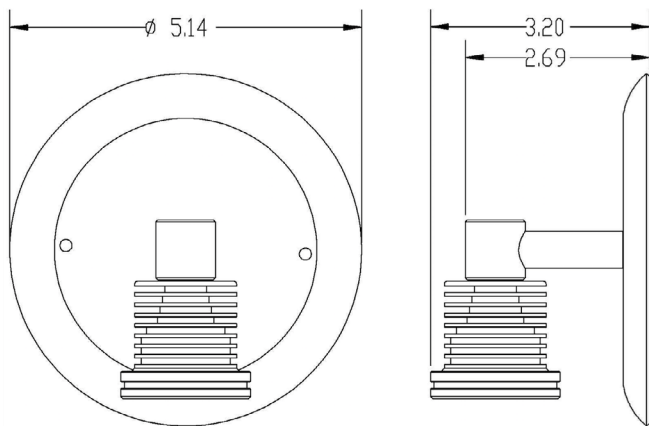

R4RA Accent Specifications

Light Output

LED Array	Drive Current	CCT**	Lumens	Voltage	Watts	Lumens/Watt	CRI
R4	500 mA	3000K	412	12	6	97	80+
R4	700 mA	3000K	528	12	8.4	89	80+

** For 2700K: multiply lumens by 0.93; 3500K: multiply lumens by 1.28; 4000K: multiply lumens by 1.41.

Construction & Materials

Weight	0.35 lbs
Material	Milled Aluminum
Optics	Polycarbonate / Plastic
Lenses	Acrylic
Operating Temperature	-4°F to 113°F / -20°C to 45°C
Mounting Options	5" Canopy Standard, 2" Canopy, Rail Optional

Certifications & Qualifications

TUV Certified to UL 1598	Yes
Suitable for Damp Locations	Yes
RoHS Compliant	Yes
LM79 Tested	Yes

Mechanical Specifications

Universal Adapter

For more information, please contact:

+1 (727) 827-2805

sales@lumastream.com

LumaStream, Inc. reserves the right to make changes without further notice to any products herein to improve reliability, function, or design. LumaStream does not assume any liability arising out of the application or use of any product described herein; neither does it convey any license under its patent rights, nor the rights of others.

LS0163 / R4RA Accent

Rev: 08/04/2017