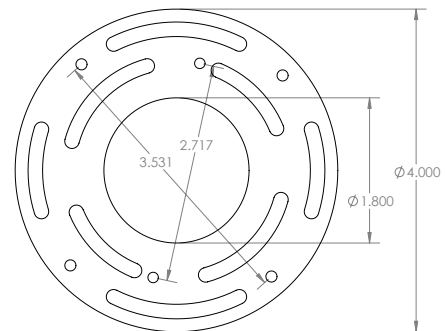

R4RA Accent Specifications

Light Output

LED Array	Drive Current	CCT**	Lumens	Voltage	Watts	Lumens/Watt	CRI
R4	500 mA	3000K	412	12	6	97	80+
R4	700 mA	3000K	528	12	8.4	89	80+

** For 2700K: multiply lumens by 0.93; 3500K: multiply lumens by 1.28; 4000K: multiply lumens by 1.41.

Construction & Materials

Weight	0.35 lbs
Material	Milled Aluminum
Optics	Polycarbonate / Plastic
Lenses	Acrylic
Operating Temperature	-4°F to 113°F / -20°C to 45°C
Mounting Options	5" Canopy Standard, 2" Canopy, Rail Optional

Certifications & Qualifications

TUV Certified to UL 1598	Yes
Suitable for Damp Locations	Yes
RoHS Compliant	Yes
LM79 Tested	Yes

Mechanical Specifications

Universal Adapter

For more information, please contact:

+1 (727) 827-2805

sales@lumastream.com

LumaStream, Inc. reserves the right to make changes without further notice to any products herein to improve reliability, function, or design. LumaStream does not assume any liability arising out of the application or use of any product described herein; neither does it convey any license under its patent rights, nor the rights of others.

LS0163 / R4RA Accent

Rev: 08/04/2017