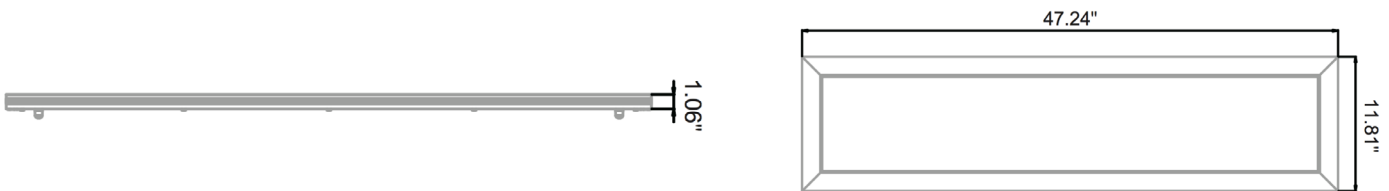

Parallax LSF-14 Specifications

Light Output

Construction & Materials

Dimensions (H x W x D)	1.06" x 11.81" x 47.24"
Weight	13.0 lbs
Housing, Finish	White
Lenses	Transparent Up/Down Optic
Operating Temperature	-4°F to 104°F / 0°C to 40°C
Mounting Options	Suspended

Certifications & Qualifications

TUV Certified to UL 1598	Pending
Suitable for Damp Locations	Yes
RoHS Compliant	Yes
LM79 Tested	Pending

Mechanical Specifications

For more information, please contact:

+1 (727) 827-2805

sales@lumastream.com

LumaStream, Inc. reserves the right to make changes without further notice to any products herein to improve reliability, function, or design. LumaStream does not assume any liability arising out of the application or use of any product described herein; neither does it convey any license under its patent rights, nor the rights of others.

LS0218 / Parallax LSF14

Rev: 8/11/2018