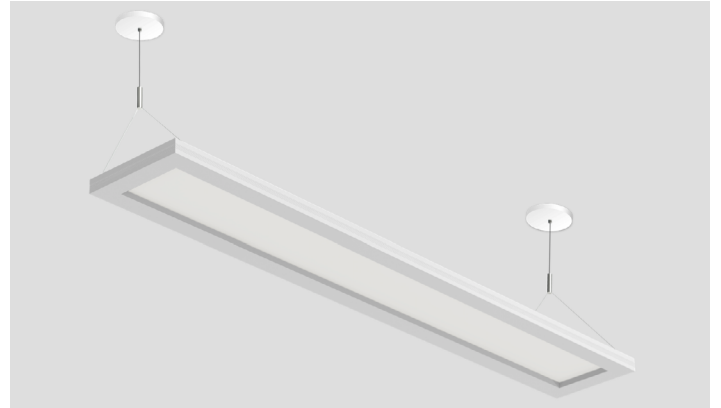

LumaSTREAM[®] Parallax

1' X 4' Conference Room Fixture

Schedule ID	
Part Number	
Notes	

Suspended, linear fixture, which can be adjoined to run continuously.

Product Description

This fully dimmable low-voltage LED fixture features a 1' x 4' linear design and a unique optical system that is translucent until the fixture is energized. The optical system provides excellent uniformity and distributes 55% of generated light in a downward direction and 45% for uplighting.

Parallax LSF-14 Specifications

Light Output

Construction & Materials

Dimensions (H x W x D)	1.06" x 11.81" x 47.24"
Weight	13.0 lbs
Housing, Finish	White
Lenses	Transparent Up/Down Optic
Operating Temperature	-4°F to 104°F / 0°C to 40°C
Mounting Options	Suspended