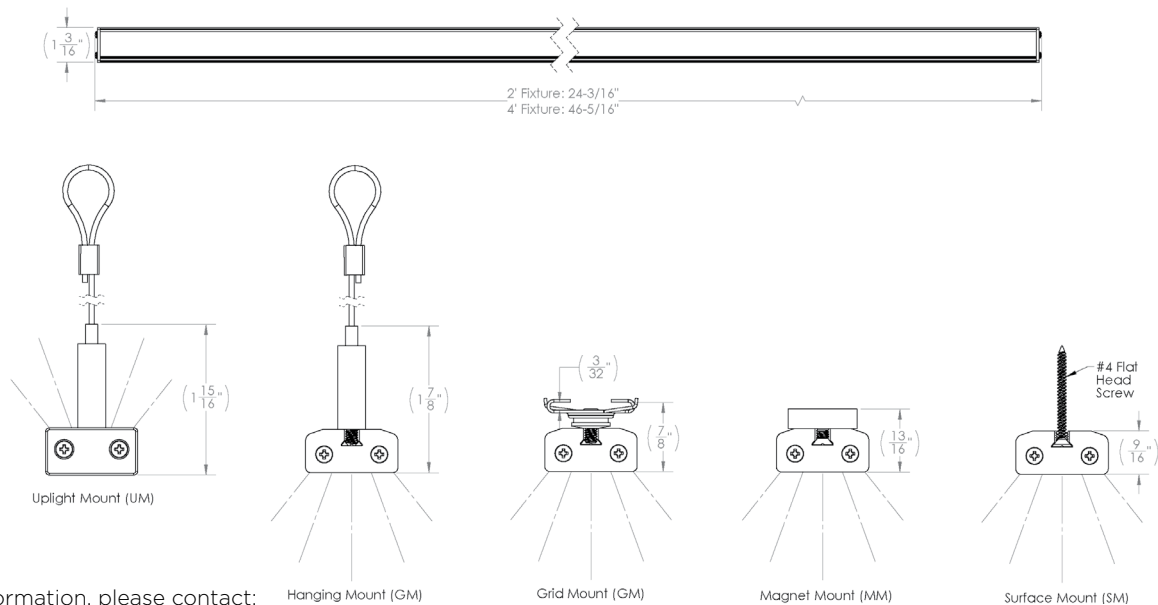

210 Linear Specifications

Light Output

2' Linear @ 9 Volts				4' Linear @ 18 Volts					
	3k Sft / Clr	4k Sft / Clr	Watts		3k Sft / Clr	4k Sft / Clr	Watts		
TRINITY	350 mA	243 / 314	260 / 322	3.2	TRINITY	350 mA	522 / 648	559 / 693	6.4
	500 mA	341 / 423	365 / 452	4.6		500 mA	733 / 909	784 / 973	9.1
	700 mA	486 / 603	520 / 645	6.4		700 mA	1118 / 1386	1118 / 1386	12.7
	1000 mA	659 / 817	705 / 874	9.1		1000 mA	1417 / 1757	1516 / 1880	18.2
	1400 mA	939 / 1164	1005 / 1246	12.7		1400 mA	2019 / 2503	2160 / 2679	25.5
EON	2100 mA	1355 / 1680	1450 / 1798	19.1	EON	2100 mA	2914 / 3613	3118 / 3866	38.2

Construction & Materials

Dimensions (H x W x D)	0.55" x 1.2" x 24 3/16"; 0.55" x 1.2" x 46 5/16"
Weight	24" at 0.6 lbs; 48" at 1.2 lbs
Housing, Finish	Black and Clear (Brushed Aluminum)
Lenses	Soft Diffuse
Operating Temperature	-4°F to 113°F / -20°C to 45°C
Mounting Options	Surface Mount, Ceiling Grid Clips, Pendant, Magnetic (temporary and limited access)

Certifications & Qualifications

TUV Certified to UL 1598	Yes
Suitable for Damp Locations	Yes
RoHS Compliant	Yes

Mechanical Specifications

For more information, please contact:
+1 (727) 827-2805
sales@lumastream.com

LumaStream, Inc. reserves the right to make changes without further notice to any products herein to improve reliability, function, or design. LumaStream does not assume any liability arising out of the application or use of any product described herein; neither does it convey any license under its patent rights, nor the rights of others.

LS0224 / 210 Linear

Rev: 9/27/2018