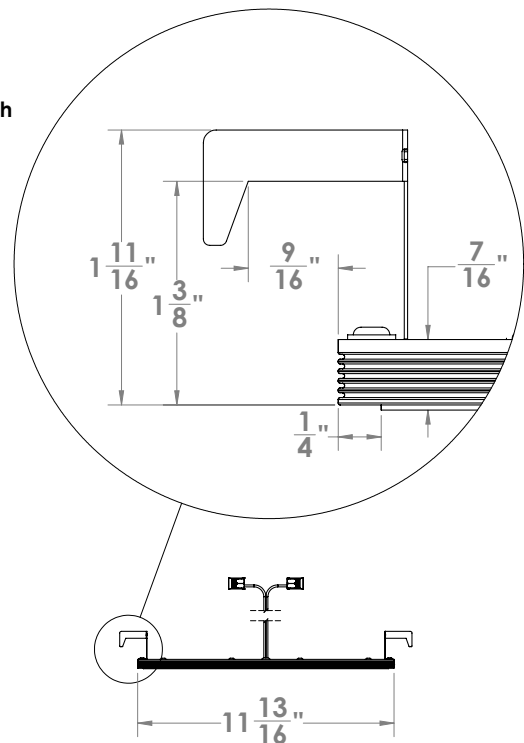

Quadrallux EP14 Flat Panel Specifications

Standard Configuration

Drive Current	CCT	Lumens	Voltage	Watts	Fixtures/Ch	Fixtures/PS	CRI	Compatible Power Supplies
350 mA	3500K	2552	32.3	11	0.5	6	80+	70-12-0350-XXX-XX
450 mA	3500K	3480	32.3	15	0.5	6	80+	70-12-0450-XXX-XX
500 mA	3500K	3712	32.3	16	0.5	4	80+	70-09-0500-XXX-XX
700 mA	3500K	5365	32.3	23	0.5	4	80+	70-08-0700-XXX-XX
700 mA	3500K	5365	32.3	23	0.5	3	80+	70-06-0700-XXX-XX

*For 3000K multiply by .94, 4000K by 1.03, 5000K by 1.07

Construction & Materials

Dimensions	11.88" x 47.70" x .5"
Weight	6.3 lbs
Material	Aluminum, Polycarbonate Diffuser
Operating Temperature	0°C to 40°C / 4°F to 104°F

Certifications & Qualifications

TUV Certified to UL 1598	Yes
IC Rated	Yes
Suitable for Wet Locations	Yes
RoHS Compliant	Yes

For more information, please contact:

+1 (727) 827-2805

sales@lumastream.com

LumaStream, Inc. reserves the right to make changes without further notice to any products herein to improve reliability, function, or design. LumaStream does not assume any liability arising out of the application or use of any product described herein; neither does it convey any license under its patent rights, nor the rights of others.

Quadrallux EP14 Flat Panel

Rev: 12/14/2018