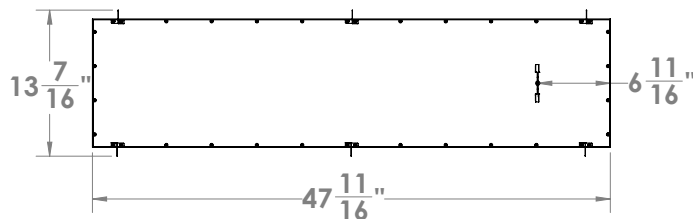

Quadrallux EP14 Flat Panel Specifications

Standard Configuration

Drive Current	CCT	Lumens	Voltage	Watts	Fixtures/Ch	Fixtures/PS	CRI	Compatible Power Supplies
350 mA	3500K	2552	32.3	11	0.5	6	80+	70-12-0350-XXX-XX
450 mA	3500K	3480	32.3	15	0.5	6	80+	70-12-0450-XXX-XX
500 mA	3500K	3712	32.3	16	0.5	4	80+	70-09-0500-XXX-XX
700 mA	3500K	5365	32.3	23	0.5	4	80+	70-08-0700-XXX-XX
700 mA	3500K	5365	32.3	23	0.5	3	80+	70-06-0700-XXX-XX

*For 3000K multiply by .94, 4000K by 1.03, 5000K by 1.07

Construction & Materials

Dimensions	11.88" x 47.70" x .5"
Weight	6.3 lbs
Material	Aluminum, Polycarbonate Diffuser
Operating Temperature	0°C to 40°C / 4°F to 104°F

Certifications & Qualifications

TUV Certified to UL 1598	Yes
IC Rated	Yes
Suitable for Wet Locations	Yes
RoHS Compliant	Yes

For more information, please contact:

+1 (727) 827-2805

sales@lumastream.com

LumaStream, Inc. reserves the right to make changes without further notice to any products herein to improve reliability, function, or design. LumaStream does not assume any liability arising out of the application or use of any product described herein; neither does it convey any license under its patent rights, nor the rights of others.

Quadrallux EP14 Flat Panel

Rev: 12/14/2018