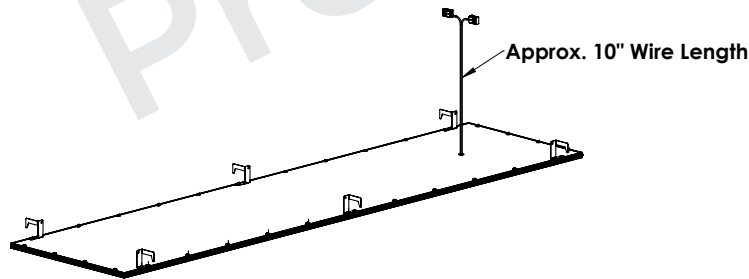

Quadrallux EP14 Flat Panel Specifications

Standard Configuration

Drive Current	CCT	Lumens	Voltage	Watts	Fixtures/Ch	Fixtures/PS	CRI	Compatible Power Supplies
350 mA	3500K	2552	32.3	11	0.5	6	80+	70-12-0350-XXX-XX
450 mA	3500K	3480	32.3	15	0.5	6	80+	70-12-0450-XXX-XX
500 mA	3500K	3712	32.3	16	0.5	4	80+	70-09-0500-XXX-XX
700 mA	3500K	5365	32.3	23	0.5	4	80+	70-08-0700-XXX-XX
700 mA	3500K	5365	32.3	23	0.5	3	80+	70-06-0700-XXX-XX

*For 3000K multiply by .94, 4000K by 1.03, 5000K by 1.07

Construction & Materials

Dimensions	11.88" x 47.70" x .5"
Weight	6.3 lbs
Material	Aluminum, Polycarbonate Diffuser
Operating Temperature	0°C to 40°C / 4°F to 104°F

Certifications & Qualifications

TUV Certified to UL 1598	Yes
IC Rated	Yes
Suitable for Wet Locations	Yes
RoHS Compliant	Yes

For more information, please contact:

+1 (727) 827-2805

sales@lumastream.com

LumaStream, Inc. reserves the right to make changes without further notice to any products herein to improve reliability, function, or design. LumaStream does not assume any liability arising out of the application or use of any product described herein; neither does it convey any license under its patent rights, nor the rights of others.

Quadrallux EP14 Flat Panel

Rev: 12/14/2018