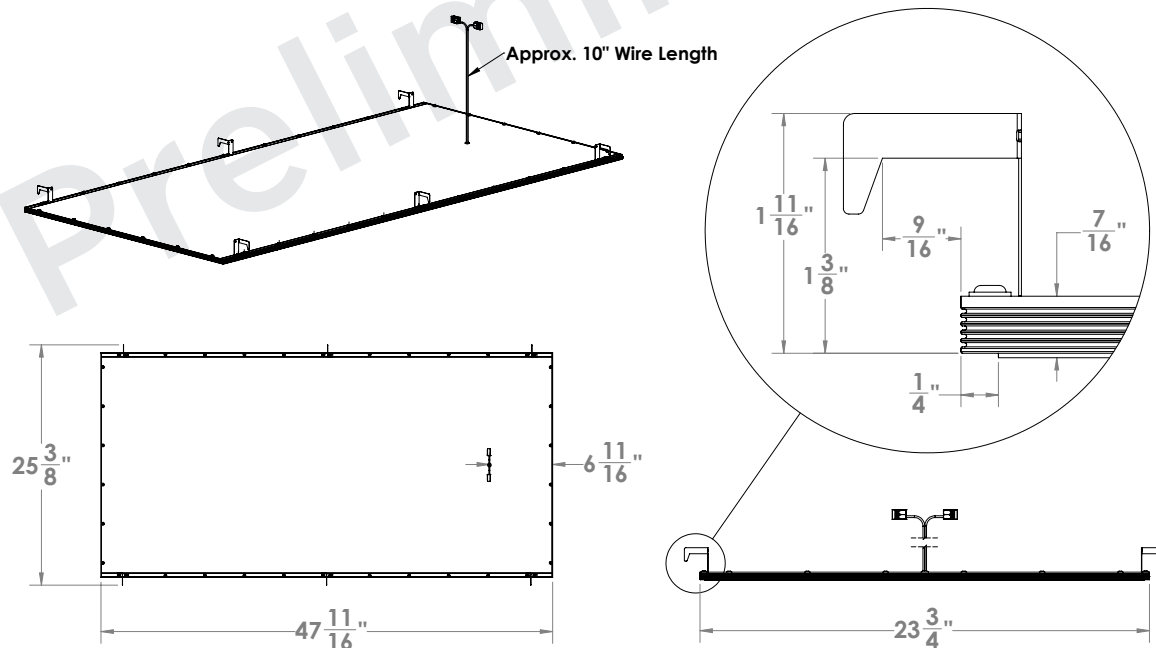

Quadrallux EP24 Flat Panel Specifications

Standard Configuration

Drive Current	CCT	Lumens	Voltage	Watts	Fixtures/Ch	Fixtures/PS	CRI	Compatible Power Supplies
350 mA	3500K	2455	32.3	11	0.5	6	80+	70-12-0350-XXX-XX
450 mA	3500K	3201	32.3	15	0.5	6	80+	70-12-0450-XXX-XX
500 mA	3500K	3414	32.3	16	0.5	4	80+	70-09-0500-XXX-XX
700 mA	3500K	4910	32.3	23	0.5	4	80+	70-08-0700-XXX-XX
700 mA	3500K	4910	32.3	23	0.5	3	80+	70-06-0700-XXX-XX

*For 3000K multiply by .94, 4000K by 1.03, 5000K by 1.07

Construction & Materials

Dimensions	23.75" x 47.70" x .5"
Weight	12.6 lbs
Material	Aluminum, Polycarbonate Diffuser
Operating Temperature	0°C to 40°C / 4°F to 104°F

Certifications & Qualifications

TUV Certified to UL 1598	Yes
IC Rated	Yes
Suitable for Wet Locations	Yes
RoHS Compliant	Yes

Mechanical Dimensions

For more information, please contact:
+1 (727) 827-2805
sales@lumastream.com

LumaStream, Inc. reserves the right to make changes without further notice to any products herein to improve reliability, function, or design. LumaStream does not assume any liability arising out of the application or use of any product described herein; neither does it convey any license under its patent rights, nor the rights of others.

Quadrallux EP24 Flat Panel

Rev: 12/14/2018