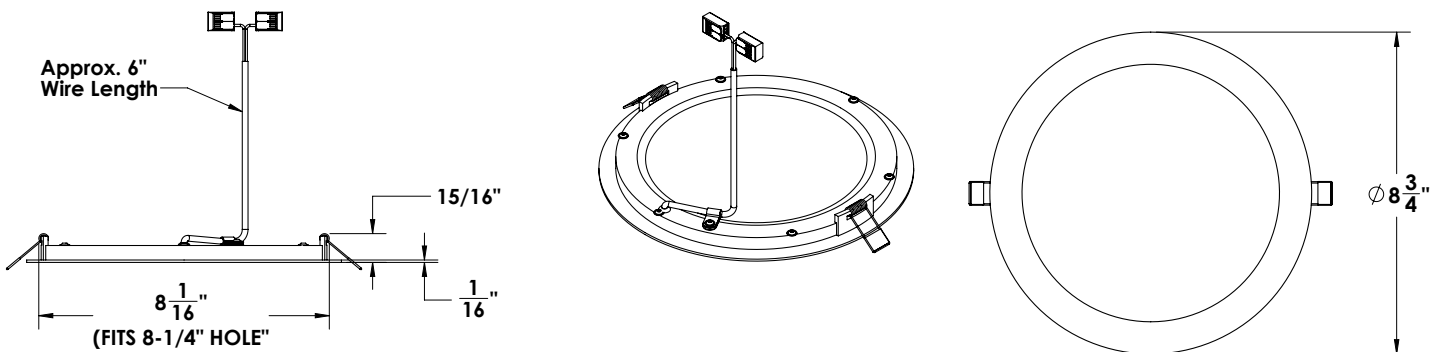

TDL8 Downlight Specifications

Light Output

Drive Current	CCT	Lumens	Voltage	Watts	Fixtures/Ch	Fixtures/PS	CRI	Compatible Power Supplies
350 mA	3000K	422	18	6.3	2	24	90+	70-12-0350-XXX-XX
450 mA	3000K	543	18	8.1	2	24	90+	70-12-0450-XXX-XX
500 mA	3000K	605	18	9	2	18	90+	70-09-0500-XXX-XX
700 mA	3000K	870	18.6	13	2	16	90+	70-08-0700-XXX-XX
700 mA	3000K	870	18.6	13	2	12	90+	70-06-0700-XXX-XX
700 mA	3000K	870	18.6	13	1	12	90+	66-12-0700-XXX-XX
1000 mA	3000K	1270	18.7	19	1	9	90+	66-09-1000-XXX-XX

*For 4000K lumen values multiply 1.07

Construction & Materials

Dimensions Round	8 3/4" D x 1 5/16" H
Weight	0.5 lbs
Material	Die Cast Aluminum, Polycarbonate Diffuser
Operating Temperature	0°C to 40°C / 4°F to 104°F
Mounting Options	Recessed
Ceiling Cutout	8 1/4"

Certifications & Qualifications

TUV Certified to UL 1598	Yes
IC Rated	Yes
AT Rated	Yes
Suitable for Wet Locations	Yes
RoHS Compliant	Yes

Mechanical Specifications

For more information, please contact:

+1 (727) 827-2805

sales@lumastream.com

LumaStream, Inc. reserves the right to make changes without further notice to any products herein to improve reliability, function, or design. LumaStream does not assume any liability arising out of the application or use of any product described herein; neither does it convey any license under its patent rights, nor the rights of others.

LS0218 / TDL8 Downlight

Rev: 3/27/2019