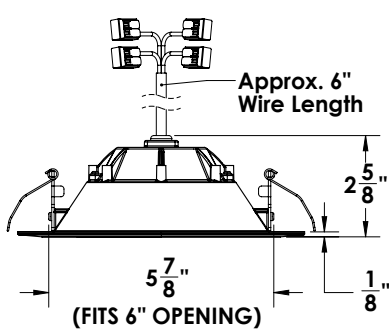

DL6-TW Downlight Specifications

Mechanical Specifications

DL6 TUNABLE WHITE