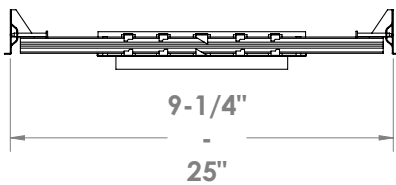

HSN-06-R-FF-NC

For more information, please contact:
+1 (727) 827-2805
sales@lumastream.com

LumaStream, Inc. reserves the right to make changes without further notice to any products herein to improve reliability, function, or design. LumaStream does not assume any liability arising out of the application or use of any product described herein; neither does it convey any license under its patent rights, nor the rights of others.

LS0182 / DL6-TW Downlight

Rev: July 11, 2019 10:46 AM