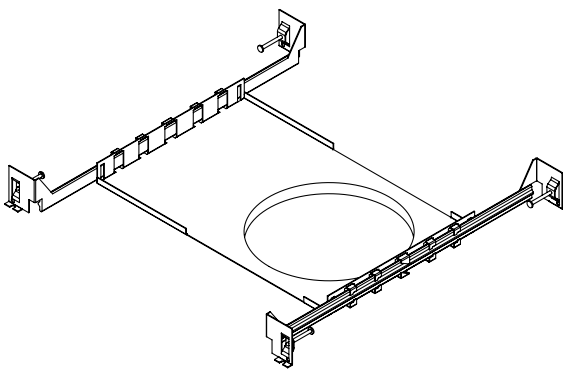

HSN-06-R-FF-NC

For more information, please contact:
+1 (727) 827-2805
sales@lumastream.com

LumaStream, Inc. reserves the right to make changes without further notice to any products herein to improve reliability, function, or design. LumaStream does not assume any liability arising out of the application or use of any product described herein; neither does it convey any license under its patent rights, nor the rights of others.

LS0182 / DL6-TW Downlight

Rev: July 11, 2019 10:46 AM