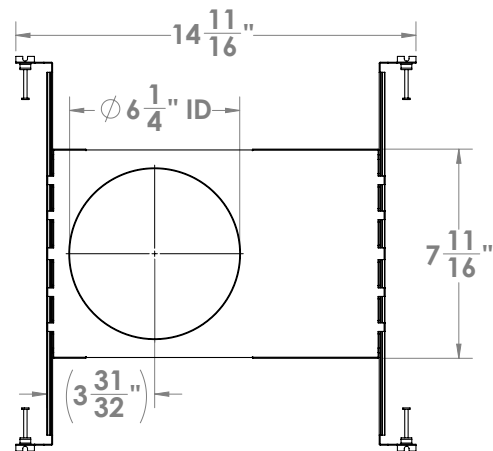

HSN-06-R-FF-NC

For more information, please contact:
+1 (727) 827-2805
sales@lumastream.com

LumaStream, Inc. reserves the right to make changes without further notice to any products herein to improve reliability, function, or design. LumaStream does not assume any liability arising out of the application or use of any product described herein; neither does it convey any license under its patent rights, nor the rights of others.

LS0182 / DL6-TW Downlight

Rev: July 11, 2019 10:46 AM