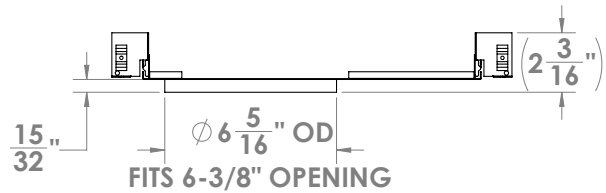

HSN-06-R-FF-NC

For more information, please contact:
+1 (727) 827-2805
sales@lumastream.com

LumaStream, Inc. reserves the right to make changes without further notice to any products herein to improve reliability, function, or design. LumaStream does not assume any liability arising out of the application or use of any product described herein; neither does it convey any license under its patent rights, nor the rights of others.

LS0182 / DL6-TW Downlight

Rev: July 11, 2019 10:46 AM